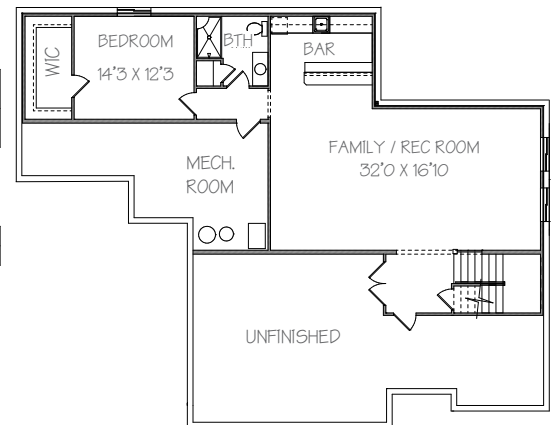

ESTATE COLLECTION

Ranch Home
Split Floor Plan

The Edgebrook

2,330 SF Living
3 Bedrooms • 2 Bathrooms

Front elevation with porch

Rear elevation

MAIN FLOOR

OPT. BASEMENT

OPTIONAL BASEMENT ADDS:

ADD'L 1,098 SF LIVING

1 BEDROOM + 1 BATHROOM