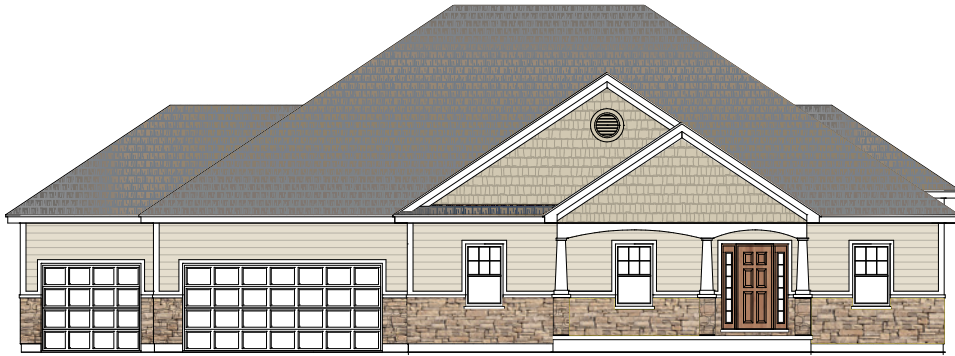

ESTATE COLLECTION

Ranch Home
Split Floor Plan

The Edgebrook

2,330 SF Living
3 Bedrooms • 2 Bathrooms

Front elevation with porch

Rear elevation

MAIN FLOOR

OPT. BASEMENT

OPTIONAL BASEMENT ADDS:

ADD'L 1,098 SF LIVING

1 BEDROOM + 1 BATHROOM