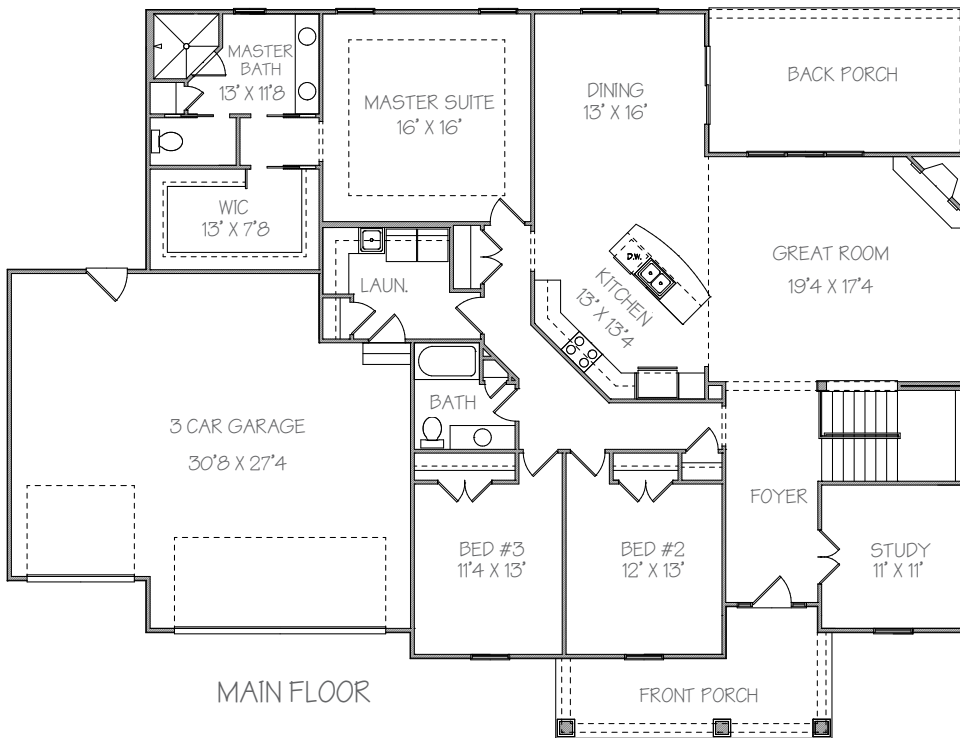

ESTATE COLLECTION

Ranch Home
Split Floor Plan

The Edgebrook

2,330 SF Living
3 Bedrooms • 2 Bathrooms

Front elevation with porch

Rear elevation

MAIN FLOOR

OPT. BASEMENT

OPTIONAL BASEMENT ADDS:

ADD'L 1,098 SF LIVING

1 BEDROOM + 1 BATHROOM