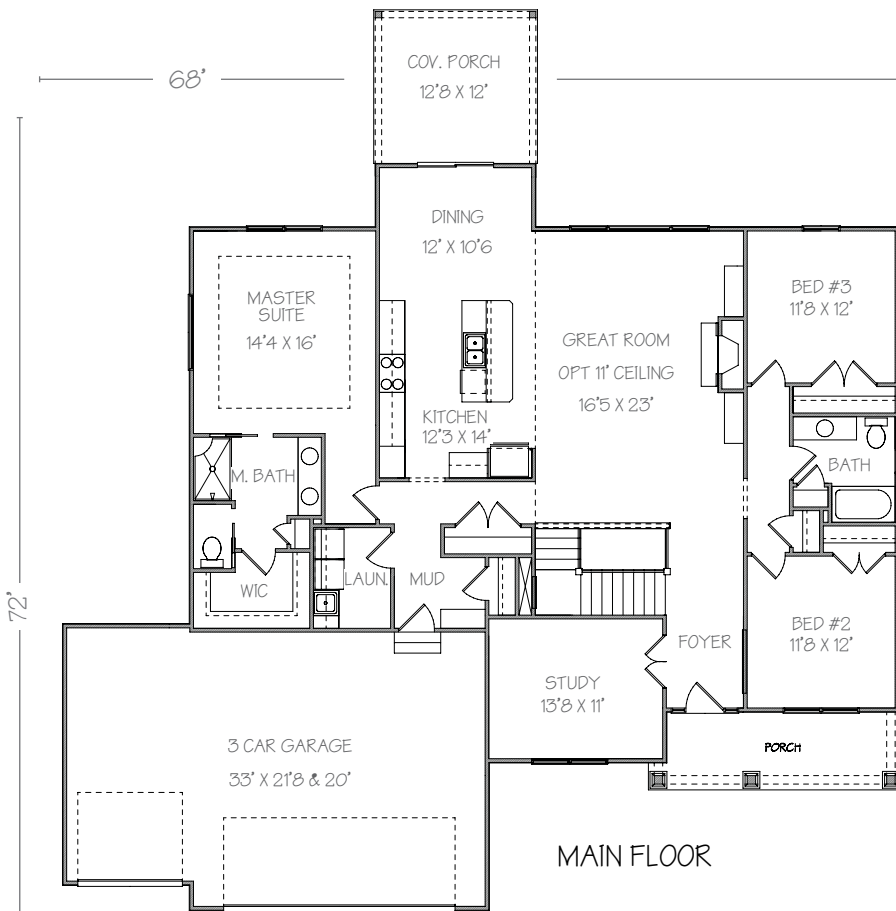

ESTATE COLLECTION

Ranch Home
Split Floor

The Allison

2,131 SF Living
3 Bedrooms • 2 Bathrooms

Front elevation

OPTIONAL BASEMENT ADDS:

UP TO ADD'L 2,131 SF
2 BEDROOMS + 1 BATHROOM