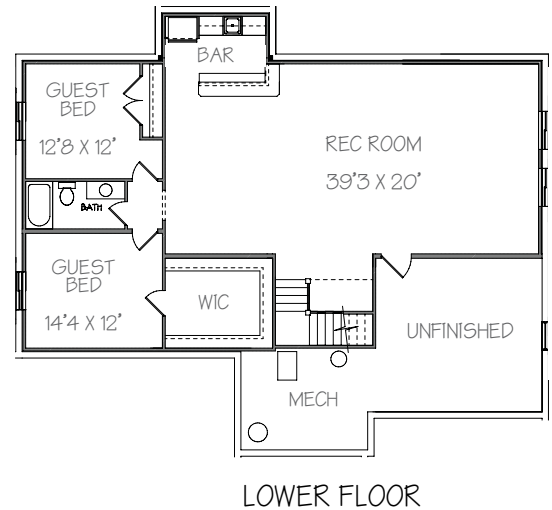

ESTATE COLLECTION

Ranch Home
Split Floor

The Allison

2,131 SF Living
3 Bedrooms • 2 Bathrooms

Front elevation

OPTIONAL BASEMENT ADDS:

UP TO ADD'L 2,131 SF
2 BEDROOMS + 1 BATHROOM