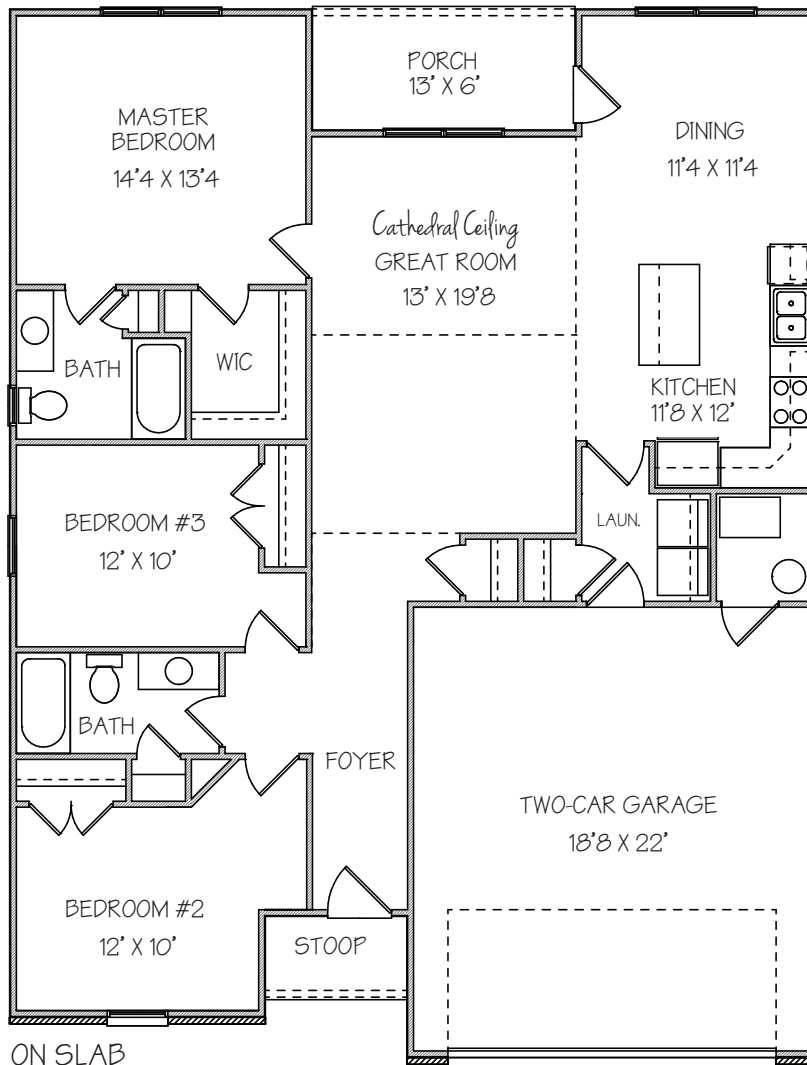

Ranch Home
Beds on Same Side

COMPETITOR SERIES

The Raleigh

1,429 SF Living
3 Bedrooms • 2 Bathrooms

The Raleigh can be built in Edgewater (Troy), Hunter's Run (Brookville) or on your own land.

701 N. Market St, Troy OH 45373 | 937.339.9944 | Frank Harlow Cell: 937.603.0513 | sales@harlowbuilders.com | HarlowBuilders.com