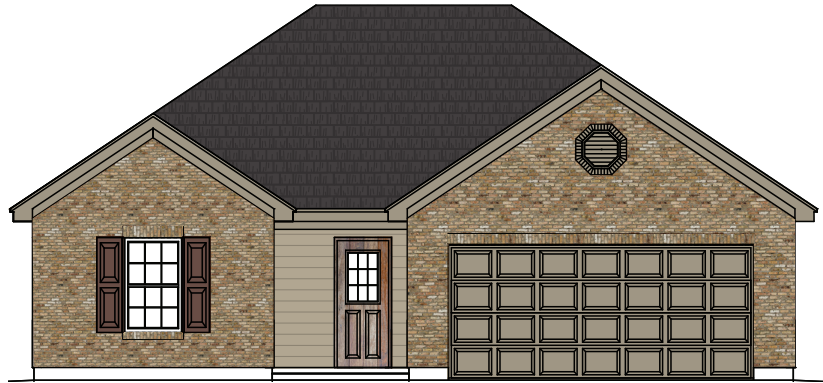

Ranch Home
Beds on Same Side

COMPETITOR SERIES

The Raleigh

1,429 SF Living
3 Bedrooms • 2 Bathrooms

The Raleigh can be built in Edgewater (Troy), Hunter's Run (Brookville) or on your own land.

701 N. Market St, Troy OH 45373 | 937.339.9944 | Frank Harlow Cell: 937.603.0513 | sales@harlowbuilders.com | HarlowBuilders.com

Harlow Builders reserves the right to modify plans without notice. Homes with basements can be unfinished, partially finished, or fully finished.
If building lot is suitable, walk-out basements are also an option. ©2017 Harlow Builders, inc.